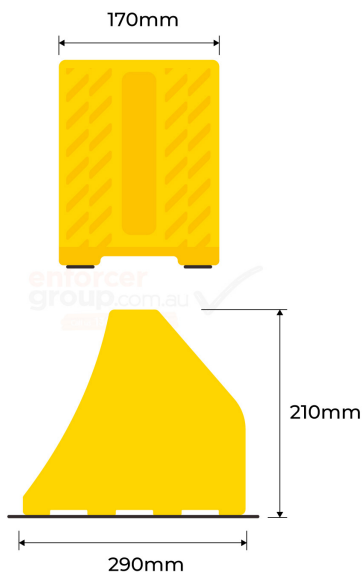

PRODUCT SPECS

Product Code: WCP-Y

Length: 170mm

Width: 290mm

Height: 210mm

Weight: 1.6kg

Finish: Yellow - PU Plastic

WHEEL CHOCK PLASTIC - YELLOW

- Made of Polyurethane Plastic
- Easy to store and transport
- Lightweight design

The Enforcer Groups Wheel Chock - Yellow is a durable and lightweight wheel chock that helps keep vehicles and trailers in place.