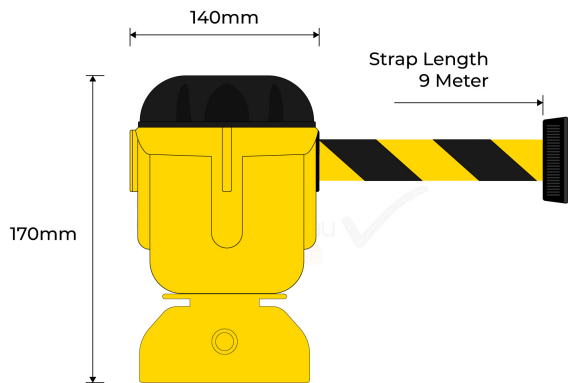

PRODUCT SPECS

Product Code:	TTB-YB
Height:	170mm
Width:	140mm
Weight:	1kg
Strap Length:	9 Metres
Belt:	Yellow/Black Belt and Locking ends
Finish:	Yellow Shell with Black Cap

T-TOP 9M RETRACTABLE TAPE BARRIER - YELLOW/BLACK

- 9 Metre Length Yellow/Black Stripes Tape
- Automatic Retractable
- Lightweight and can be fixed on t-top bollard

Enforcer Group's T-Top Retractable Tape Barrier, with a yellow and black belt, is a durable and practical solution for crowd control.

This can be mount on t-top bollard. This barrier is highly visible, easy to install and use, suitable for any setting.

Strong & Durable

Australian Standards Approved

Easy Installation

enforcer
group.com.au