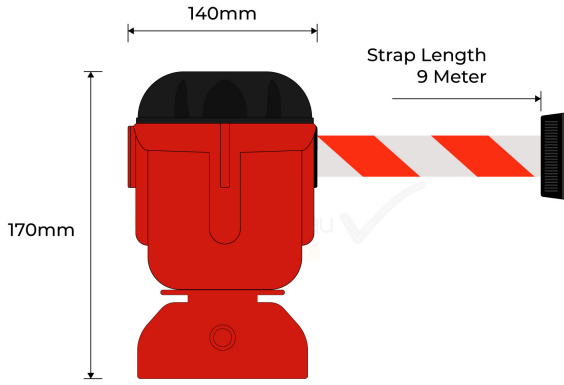

PRODUCT SPECS

Product Code:	TTB-RW
Height:	170mm
Width:	140mm
Weight:	1kg
Strap Length:	9 Metres
Belt:	Red/White Belt and Locking ends
Finish:	Red Shell with Black Cap

T-TOP 9M RETRACTABLE TAPE BARRIER - RED/WHITE

- 9 Metre Length Red/White Stripes Tape
- Automatic Retractable
- Lightweight and can be fixed on t-top bollard

Enforcer Group's T-Top Retractable Tape Barrier, with a red and white belt, is a durable and practical solution for crowd control.