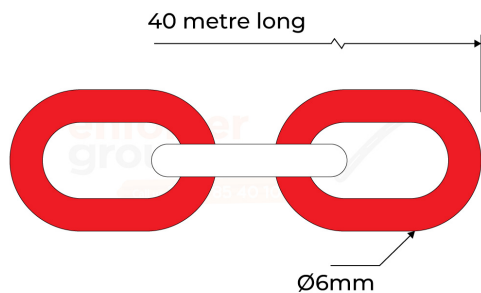

PRODUCT SPECS

Product Code: SP-Plastic-Chain

Length: 40 metres

Diameter: 6mm

Weight: 2.5kg

Finish: Red/White Plastic

RED/WHITE CHAIN 40M ROLL

- 40 Metre roll
- Suitable for internal or external use
- Easily attached to walls and posts for permanent applications

The Enforcer Group Red/White Plastic Chain 40m Roll is robust, yet lightweight. It is the epitome of versatile safety and asset protection. It weighs just 2.5kg and is 6mm diameter. It's a top choice for workplace safety in Australia.

It is crafted to excel at crowd control, traffic management, and safety. This product is key for creating a safe workplace. It is made of high-grade plastic. It withstands Australia's tough weather. This ensures that it lasts and performs well. The chain is bright red/white. This colour enhances visibility, which is crucial for worker safety in low-light conditions. It also adds to a safer environment.