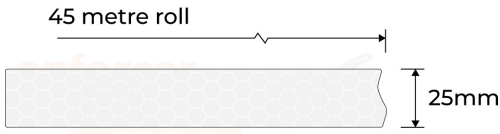

# PRODUCT SPECS

Product Code:	RTC1-25-W
Length:	45 metre
Width:	25mm
Rating:	Class 1 Reflective
Colour:	White

## WHITE REFLECTIVE TAPE 25MM CLASS 1 - 45 METRE ROLL

- Class 1 reflective
- Enhanced visibility in low-light conditions
- High quality adhesive

The White Reflective Tape 25mm Class 1 - 45 Metre Roll is a high-quality adhesive that enhances visibility and safety in low-light conditions.

It is 25mm in width and 45 meters in length, providing ample coverage for various applications. The tape is rated Class 1 Reflective, ensuring maximum reflectivity for optimal safety. Its white color adds an extra layer of visibility, making it suitable for use on bollards, traffic signs, and other car parking and road safety products.