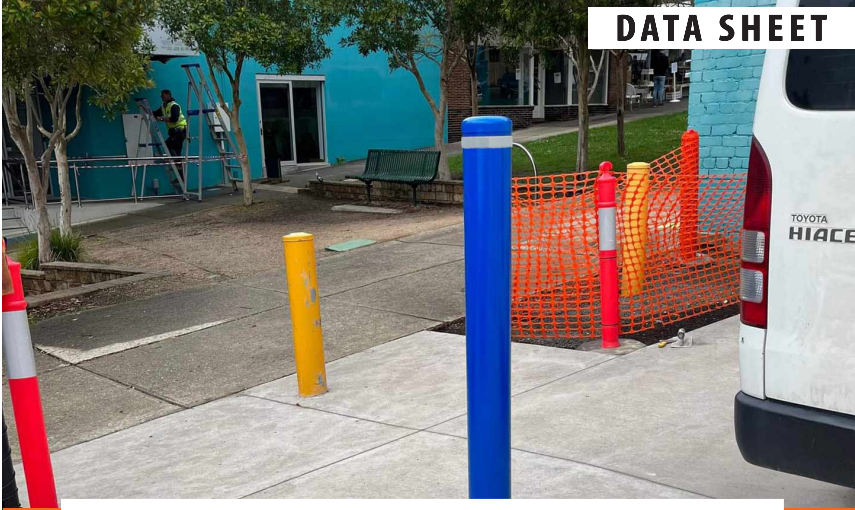

# PRODUCT SPECS

Product Code:	RTC1-25-W
Length:	45 metre
Width:	25mm
Rating:	Class 1 Reflective
Colour:	White

## WHITE REFLECTIVE TAPE 25MM CLASS 1 - 45 METRE ROLL

- Class 1 reflective
- Enhanced visibility in low-light conditions
- High quality adhesive

The White Reflective Tape 25mm Class 1 - 45 Metre Roll is a high-quality adhesive that enhances visibility and safety in low-light conditions.

It is 25mm in width and 45 meters in length, providing ample coverage for various applications. The tape is rated Class 1 Reflective, ensuring maximum reflectivity for optimal safety. Its white color adds an extra layer of visibility, making it suitable for use on bollards, traffic signs, and other car parking and road safety products.

This tape is an excellent choice for anyone looking to improve visibility and safety in low-light environments.

Other colour options

Strong & Durable

Australian Standards Approved

Easy Installation

**enforcer**  
**group.com.au** ✓