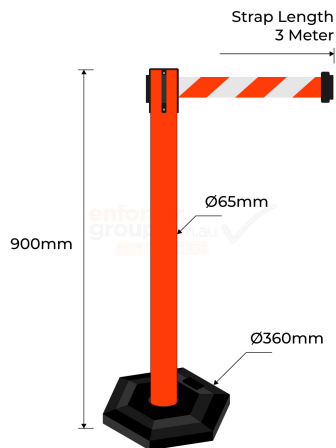

PRODUCT SPECS

Product Code:	RB-R-RW
Diameter:	65mm
Height:	900mm
Base Diameter:	360mm
Weight:	7kg
Strap Length:	3 Metres
Belt:	Retractable Red/White Belt
Base:	Rotation Lock Design
Fixings:	Interlocking Clips, No Fixings Required
Finish:	Plastic Red

RETRACTABLE BELT BARRIER RED POST - RED/WHITE

- 3 Metre Red/White Retractable Tape
- Rotation lock design
- Suited to use for crowd management in shopping centres, hotels, trade shows
- Easy to install, no fixings or tools required

The Enforcer Group Retractable Belt Barrier Red Post is a durable and highly visible solution for crowd control and traffic management.

The red post with red & white belt is easy to move and extend, creating a barrier that guides people in a specific direction.