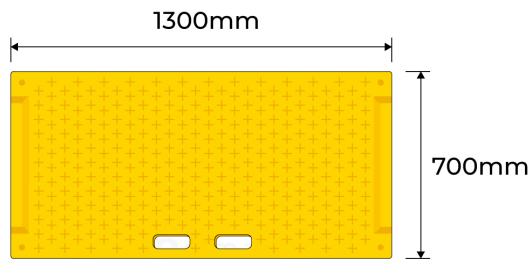

PRODUCT SPECS

Product Code: PKR-1300-Y

Length: 1300mm

Width: 700mm

Curb Height: 50 - 200mm

Weight: 11kg

Finish: Yellow Plastic PE with Steel backing for support

PORTABLE KERB RAMP HEAVY DUTY - 1300MM YELLOW

- Made from a yellow plastic Polyethylene (PE)
- This ramp has steel backing for extra support
- Withstand heavy loads and suitable for frequent use
- Can support kerb heights up to 50-200mm
- Provided with unique pattern for anti-slip