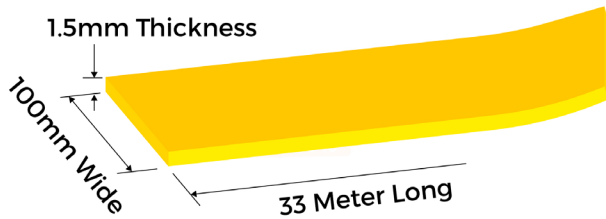

PRODUCT SPECS

Product Code: LMT

Length: 33mm

Height: 60mm

Width: 100mm

Thickness: 1.5mm

Weight: 7kg

Colours: White, Yellow

LINE MARKING TAPE

- Permanent or temporary line marking tape
- No machinery or fixings needed
- Light weight can be lifted to reposition or remove
- Suitable for indoor or outdoor line marking projects
- Built in non-slip and glass beads for night time reflectivity
- Can be driven over straight after installation

Line marking tape can be used for permanent or temporary line marking tape, each roll can make 6 standers car parking spaces lines. No machinery or fixings needed, simply peel off backing tape and install to any dry surface. Its light weight can be lifted to reposition or remove at any time. Built in non-slip and glass beads for night time reflectivity, can be driven over straight after installation.