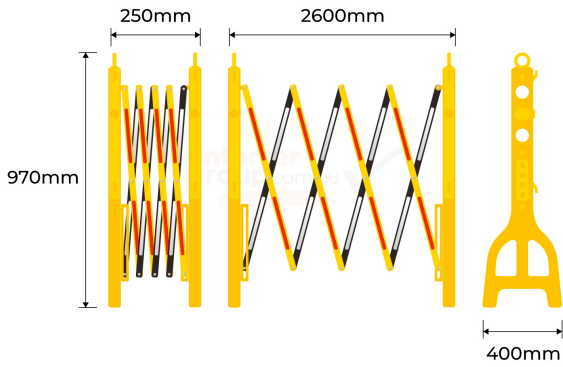

PRODUCT SPECS

Product Code:	ESB-LP
Length:	250mm
Expand Length:	2600mm
Height:	970mm
Width:	400mm
Weight:	3kg
Finish:	Safety Yellow with Red & White Reflectors

EXPANDABLE SAFETY BARRIER - LIGHTWEIGHT PLASTIC

- Expandable up to 2600mm
- Safety yellow and black finish
- Lightweight and easy to relocate

The Expandable Safety Barrier by Enforcer Group is a lightweight, durable barrier designed for crowd control and queue management.

It's made of plastic, easy to transport and set up, expandable to fit specific space and can be connected to other units.

It's suitable for large events or construction sites, stable, secure, and can be easily collapsed for storage when not in use.