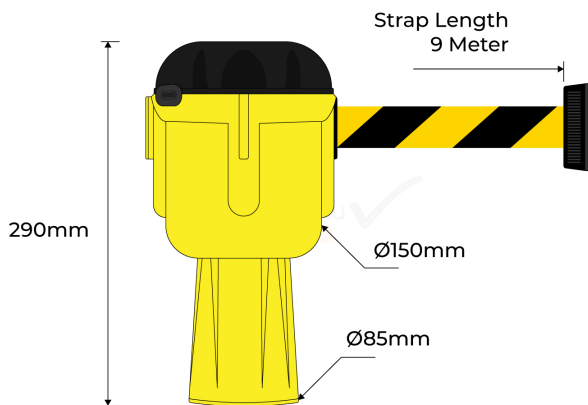

PRODUCT SPECS

Product Code: CTB-BY

Diameter: 150mm

Height: 290mm

Base Diameter: 85mm

Weight: 1kg

Strap Length: 9 Metres

Belt: Yellow / Black Fabric Stripes Tape

Finish: Yellow Shell With Black Cap

Can be mounted with Traffic cone or Wall mount Bracket(not included)

1 Year
Manufacturing
Warranty

Installation
Service
available

CONE TOP RETRACTABLE BARRIER - BLACK/YELLOW

- 9 Metre Length Yellow/Black Fabric Stripes Tape
- Automatic Retractable
- Lightweight and can be fixed on top of traffic cone or with separate wall bracket

Enforcer Group's Cone Top Retractable Barrier, with a black and yellow belt, is a durable and practical solution for crowd control.

This can be mounted on top of the Traffic cone or can be fixed on wall using a wall bracket. This barrier is highly visible, easy to install and use, suitable for any setting.

Strong & Durable

Australian Standards Approved