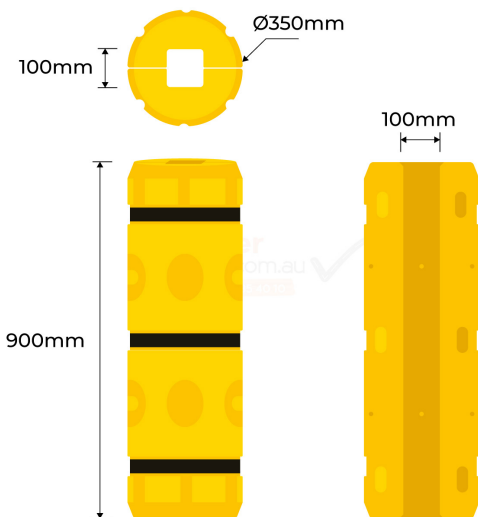

PRODUCT SPECS

Product Code: CPC-35-100

Diameter: 350mm

Inner Size: 100x100mm

Height: 900mm

Weight: 6.7kg

Finish: Hi-Vis Safety Yellow LDPE with Black Velcro Straps

COLUMN PROTECTOR LDPE PLASTIC GUARD - FITS 100MM

- Made of LDPE with black Strap
- High visible safety yellow
- Light weight and easy to handle
- Ideal for use in industries, warehouse
- Designed in Australia for Australian conditions

The Enforcer Column Protector LDPE Plastic Guard - Fits 100mm can protect columns from potential impacts caused by vehicular accidents in the workplace.

This column protector plastic guard is made from LDPE (Low density polyethylene) and fits columns measuring 100mm along the cross-section.

Strong & Durable

Australian Standards Approved

Easy Installation