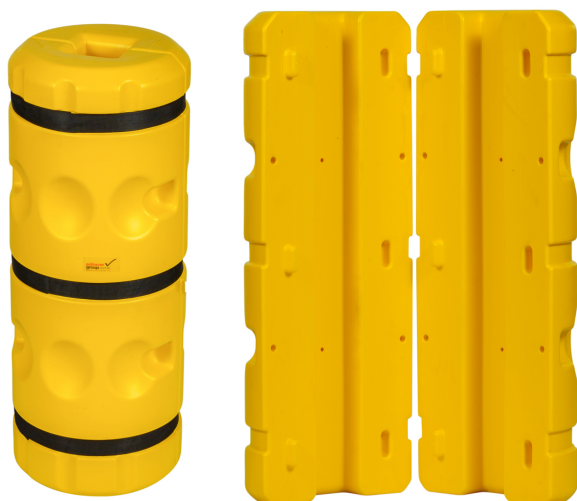

PRODUCT SPECS

Product Code: CPC-35-100

Diameter: 350mm

Inner Size: 100x100mm

Height: 900mm

Weight: 6.7kg

Finish: Hi-Vis Safety Yellow LDPE with Black Velcro Straps

COLUMN PROTECTOR LDPE PLASTIC GUARD - FITS 100MM

- Made of LDPE with black Strap
- High visible safety yellow
- Light weight and easy to handle
- Ideal for use in industries, warehouse
- Designed in Australia for Australian conditions

The Enforcer Column Protector LDPE Plastic Guard - Fits 100mm can protect columns from potential impacts caused by vehicular accidents in the workplace.

This column protector plastic guard is made from LDPE (Low density polyethylene) and fits columns measuring 100mm along the cross-section.

Strong & Durable

Australian Standards Approved

Easy Installation