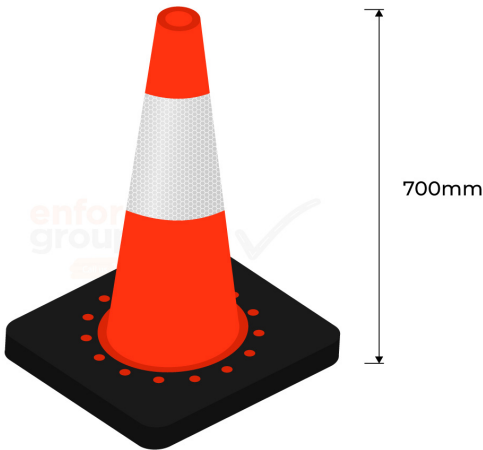

# PRODUCT SPECS

Product Code:	BTC761R
Height:	700mm
Finish:	Orange with reflective sticker and black base

## REFLECTIVE TRAFFIC CONE 700MM

- Flexible and made of PVC
- UV stabilized material
- Durable black rubber base
- Class 1 Reflective sticker for great visibility

Enforcer Group Reflective Traffic Cone is 700mm and is made of flexible PVC and has a black rubber base for stability.