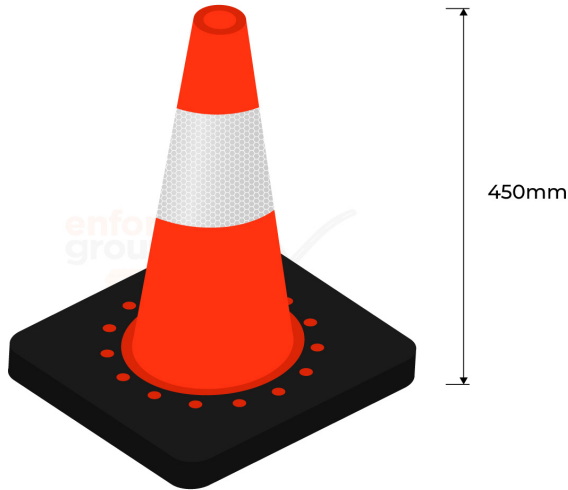

PRODUCT SPECS

Product Code:	BTC760R
Height:	450mm
Finish:	Orange with reflective sticker and black base

REFLECTIVE TRAFFIC CONE 450MM

- Flexible and made of PVC
- UV stabilized material
- Durable black rubber base
- Class 1 Reflective sticker for great visibility

Enforcer Group Reflective Traffic Cone is 450mm and is made of flexible PVC and has a black rubber base for stability.

This material is UV stabilized and has class 1 reflective sticker for greater visibility.