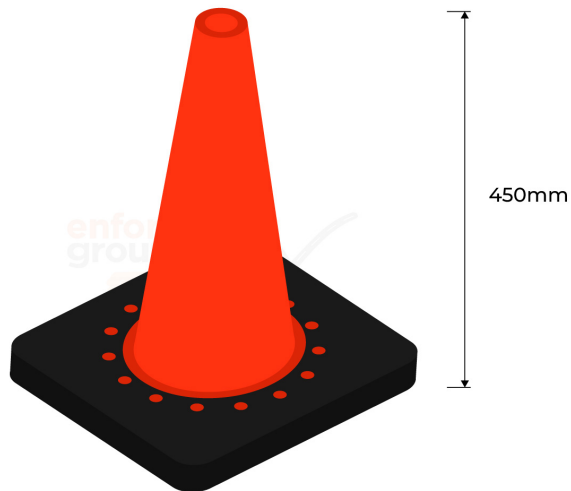

# PRODUCT SPECS

Product Code:	BTC760
Height:	450mm
Finish:	Orange with black base

## TRAFFIC CONE 450MM

- Flexible and made of PVC
- UV stabilized material
- Durable black rubber base

Enforcer Group Traffic Cone is 450mm and is made of flexible PVC and has a black rubber base for stability. This material is UV stabilized.