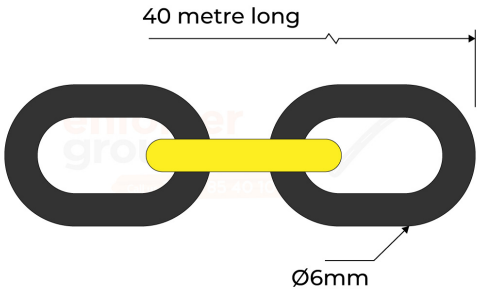

# PRODUCT SPECS

Product Code:	BSC79040
Length:	40 metres
Diameter:	6mm
Weight:	2.5kg
Finish:	Black/Yellow Plastic

## BLACK/YELLOW CHAIN 40M ROLL

- 40 Metre roll
- Suitable for internal or external cordoning
- Easily attached to walls and posts for permanent applications
- UV Stabilised

The Enforcer Group Black/Yellow Plastic Chain 40m Roll is robust, yet lightweight. It is the epitome of versatile safety and asset protection. It weighs just 2.5kg and is 6mm wide. It's a top choice for workplace safety in Australia.

It is crafted to excel at crowd control, traffic management, and safety. This product is key for creating a safe workplace. It is made of high-grade plastic. It withstands Australia's tough weather. This ensures that it lasts and performs well. The chain is bright black/yellow. This colour enhances visibility, which is crucial for worker safety in low-light conditions. It also adds to a safer environment.