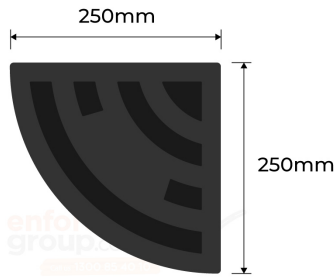

# PRODUCT SPECS

Product Code: BKRE-100

Length: 250mm

Width: 250mm

Height: 100mm

Weight: 1.5kg

Finish: Black

## BLACK KERB RAMP END - 100MM HIGH

- Made of recycled rubber
- Anti-slip design that absorb shock
- End cap for kerb ramp 100mm High
- Easy to maintain and is portable

Enforcer group's kerb end is made from 100% recycled rubber. It's eco-friendly and very durable. It can be used along with the 100mm high kerb ramp.

This kerb ramp end cap is specifically crafted to be the ideal complement to your kerb ramp. With its 100mm height, it seamlessly fits over the end of the ramp, providing a smooth transition and reducing the risk of tripping or wheel damage.