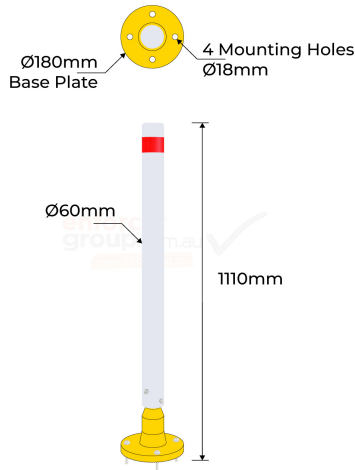

PRODUCT SPECS

Product Code:	BFlex-SD-1100
Diameter:	60mm
Height:	1110mm
Weight:	2kg
Base Plate:	180mm diameter, 4 mounting holes, 18mm diameter
Finish:	White PVC with Reflective Red Tape

BOLLARD FLEXIBLE SIGN DELINEATORS - 1100 HIGH

- Manufactured from PVC
- Flexible, simply bounces back after impact
- Designed in Australia for Australian Conditions
- Easy to install
- Installation Service is available

Enforcer Group's Bollard Flexible Sign Delineators are durable, versatile and highly visible solution for traffic control and parking lot management.