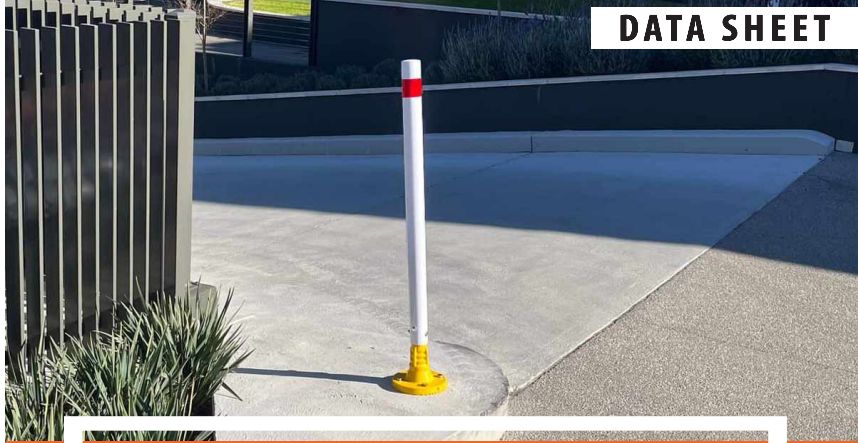

PRODUCT SPECS

Product Code:	BFlex-SD-1100
Diameter:	60mm
Height:	1110mm
Weight:	2kg
Base Plate:	180mm diameter, 4 mounting holes, 18mm diameter
Finish:	White PVC with Reflective Red Tape

BOLLARD FLEXIBLE SIGN DELINEATORS - 1100 HIGH

- Manufactured from PVC
- Flexible, simply bounces back after impact
- Designed in Australia for Australian Conditions
- Easy to install
- Installation Service is available

Enforcer Group's Bollard Flexible Sign Delineators are durable, versatile and highly visible solution for traffic control and parking lot management.

They are customizable and perfect for marking off no parking, reserved, handicap parking, loading zones.

An essential addition to improve safety and organization.

Strong & Durable

Australian Standards Approved