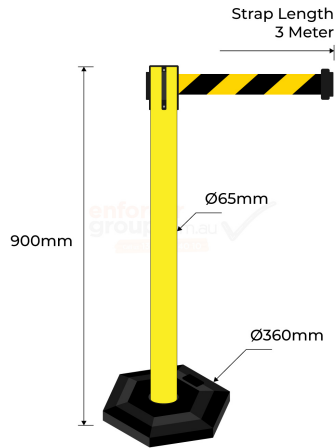

# PRODUCT SPECS

<b>Product Code:</b>	RB-Y-BY
<b>Diameter:</b>	65mm
<b>Height:</b>	900mm
<b>Base Diameter:</b>	360mm
<b>Weight:</b>	7kg
<b>Strap Length:</b>	3 Metres
<b>Belt:</b>	Retractable Yellow/Black Belt
<b>Base:</b>	Rotation Lock Design
<b>Fixings:</b>	Interlocking Clips, No Fixings Required
<b>Finish:</b>	Plastic Yellow

## RETRACTABLE BELT BARRIER YELLOW POST - BLACK/ YELLOW

- 3 Metre Yellow/Black Retractable Tape
- Rotation lock design
- Suited to use for crowd management in shopping centres, hotels, trade shows
- Easy to install, no fixings or tools required

The Enforcer Group Retractable Belt Barrier is a durable crowd control solution with a yellow post and yellow & white belt.

The post is lightweight and easy to move and the belt is high-visibility and can be locked in place.