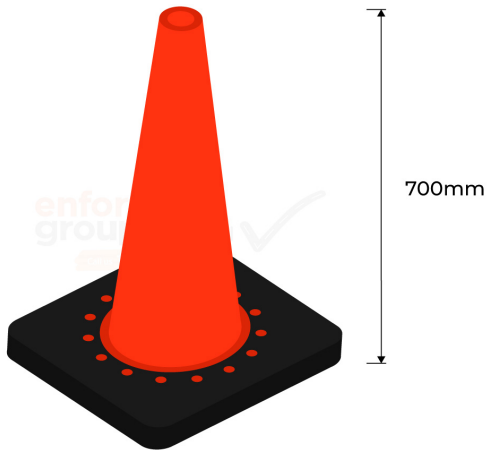

PRODUCT SPECS

Product Code:	BTC761
Height:	700mm
Finish:	Orange with black base

TRAFFIC CONE 700MM

- Flexible and made of PVC
- UV stabilized material
- Durable black rubber base

Enforcer Group Traffic Cone is 700mm and is made of flexible PVC and has a black rubber base for stability. This material is UV stabilized.